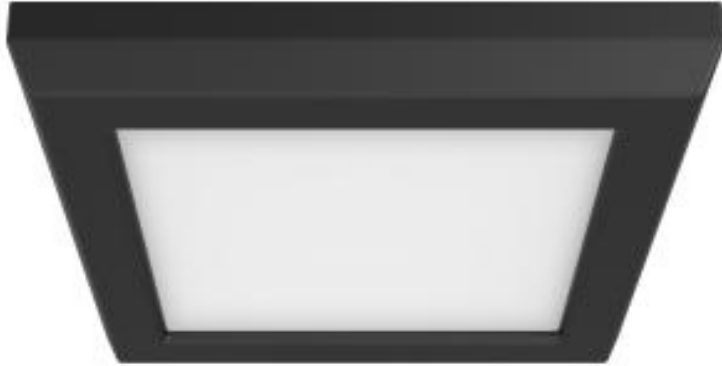

## NUVO 62-1705

BLINK 9W LED 5" SQ BLACK

### General

Status	Active
Fixture Type	Flush Mount
Finish	Black
Wattage	9W
Lumen Output	600L-680L
CCT (Kelvin)	2700K/3000K/3500K/4000K/5000K
Indoor or Outdoor Fixture	Indoor

### Specifications

Technology	LED
Color Temperature	Warm White to Natural Light
CRI	90+
Voltage	120V
Beam Angle	100
Rated Hours	50000
Operating Temperature	-20C (-4F) to +40C (+104F)
Dimmable	Yes-Dimmable
Dimming Note	120V only
Lens Material	Poly methyl methacrylate (PMMA)
Surge Protection	Built-in surge protection - 2.5KV
Weight (lb.)	0.69
Material	Die-Cast Aluminum