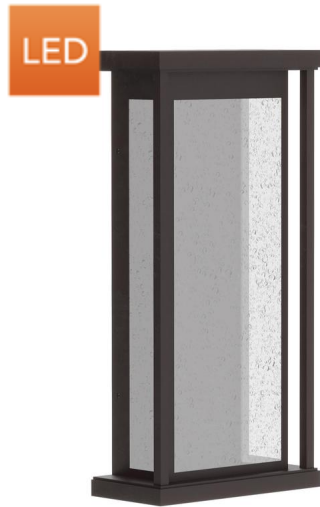

## GLO1341ANBZ: Large Lantern

**Collection:** Faywood

**UPC #:** 785652147111

**Finish:** Antique Bronze (ANBZ)

### Dimensions:

**Width:** 10.0"  
**Height:** 20.0"

**Extends:** 4.75'  
**Wire:** 8" (color;Black/White)  
**Mounting Proc.:** Screw(s)  
**Connection:** Mounted To Box  
**Bulb Type:** Array  
**Bulb Type:** Integrated  
**Volts:** 120  
**Watts:** 12  
**Watts Consumed:** 12  
**Watts Rated:** 12  
**Hours Rated:** 50000  
**Lumens:** 1000  
**Bulb Temp:** 3000 °K  
**CRI:** 90

### Features:

- This product is dimmable.
- Dark Sky friendly. Designed to emit no light above the 90° horizontal plane. Photometry unavailable.
- This advanced LED technology is carefully designed and selected to consist of the highest quality LED chipsets for superior performance and reliability.
- Meets Title 24 energy efficiency standards
- Title 24 compliant high efficacy light source that is not required to be listed in the California Energy Commission Appliance database.

### Material List:

1 Body - Aluminum - Antique Bronze