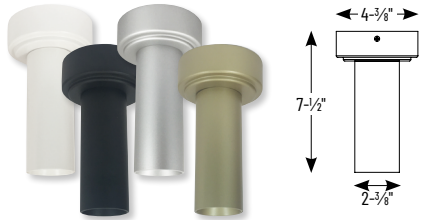

### SPECIFICATION

**Construction:** Extruded aluminum cylinder with aluminum vented top. Driver is mounted in the canopy to dissipate heat away from the LED module and extend life expectancy.

**Reflector:** Deep set reflector for minimal aperture brightness. Reflector finish matches cylinder finish.

### ACCESSORIES

Cylinders are compatible with accessories (pendant cones, decorative translucent collars or opaque snoots). Pendant cones can be added in the field for a decorative appearance in a variety of finishes. Translucent collars color the aperture with the specified color while producing white general light. Opaque snoots greatly reduce aperture brightness while preserving light output. (Note: black snoot will reduce light).

### PRODUCT IMAGES AND DIMENSIONS

**NYLM-2ST**  
Stem Mounted

**NYLM-2SC**  
Surface Mounted

**NYLM-2C**  
Cable Mounted