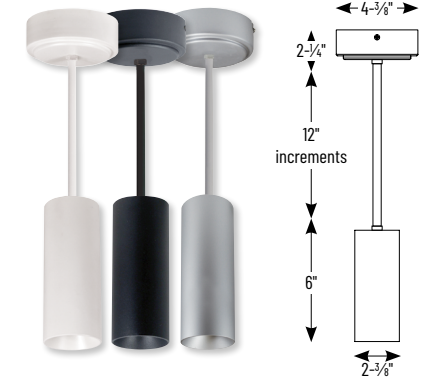

### SPECIFICATION

**Construction:** Extruded aluminum cylinder with aluminum vented top. Driver is mounted in the canopy to dissipate heat away from the LED module and extend life expectancy.

**Reflector:** Deep set reflector for minimal aperture brightness. Reflector finish matches cylinder finish.

### ACCESSORIES

Cylinders are compatible with accessories (pendant cones, decorative translucent collars or opaque snoots). Pendant cones can be added in the field for a decorative appearance in a variety of finishes. Translucent collars color the aperture with the specified color while producing white general light. Opaque snoots greatly reduce aperture brightness while preserving light output. (Note: black snoot will reduce light).

### PRODUCT IMAGES AND DIMENSIONS

**NYLM-2ST**  
Stem Mounted

**NYLM-2SC**  
Surface Mounted

**NYLM-2C**  
Cable Mounted