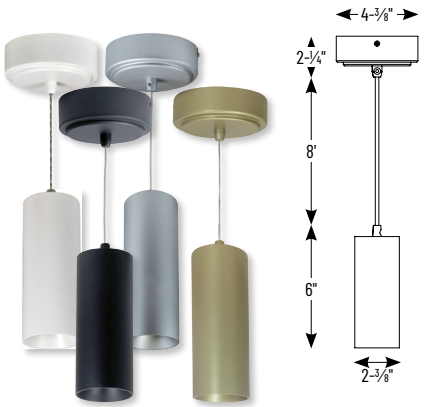

### ACCESSORIES

Cylinders are compatible with accessories (pendant cones, decorative translucent collars or opaque snoots). Pendant cones can be added in the field for a decorative appearance in a variety of finishes. Translucent collars color the aperture with the specified color while producing white general light. Opaque snoots greatly reduce aperture brightness while preserving light output. (Note: black snoot will reduce light).

### PRODUCT IMAGES AND DIMENSIONS

**NYLM-2ST**  
Stem Mounted

**NYLM-2SC**  
Surface Mounted

**NYLM-2C**  
Cable Mounted

## 2" iLENE LED Mini Cylinder

Mounting Option	CCT	Finish	Input Voltage / Dimming	Stem Length
<b>NYLM-2ST</b> = Stem	<b>27X</b> = 2700K	<b>BB</b> = Black	<b>LE3A</b> = 120V input; Triac/ELV	<b>/12</b> = 12" (1')
	<b>30X</b> = 3000K	<b>SS</b> = Silver	<b>LE4A</b> = 120-277V input; Triac/ELV/0-10V	<b>/24</b> = 24" (2')
	<b>35X</b> = 3500K	<b>WW</b> = White		<b>/36</b> = 36" (3')
	<b>40X</b> = 4000K			<b>/48</b> = 48" (4')
	<b>CDX</b> = Comfort Dim			<b>/60</b> = 60" (5')
<b>NYLM-2C</b> = Cable <b>NYLM-2SC</b> = Surface	<b>27X</b> = 2700K	<b>BB</b> = Black	<b>LE3A</b> = 120V input; Triac/ELV	<b>/72</b> = 72" (6')
	<b>30X</b> = 3000K	<b>CHCH</b> = Champagne Haze	<b>LE4A</b> = 120-277V input; Triac/ELV/0-10V	<b>/84</b> = 84" (7')
	<b>35X</b> = 3500K	<b>SS</b> = Silver		
	<b>40X</b> = 4000K	<b>WW</b> = White		
	<b>CDX</b> = Comfort Dim			