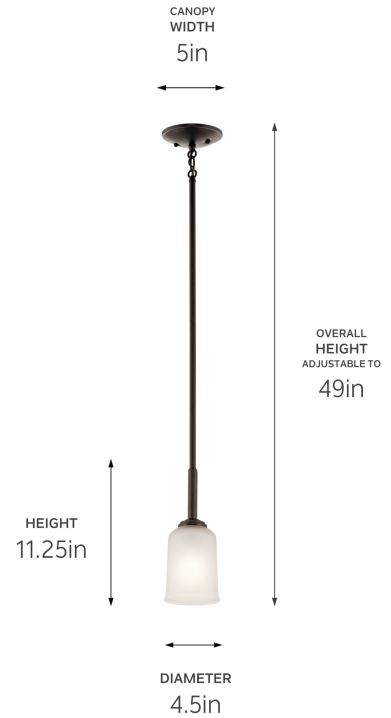

SPECIFICATIONS

Certifications/Qualifications

Prop65	No
DarkSky Approved	No
Location Rating	Dry
	kichler.com/warranty

Dimensions

Height	11.25"
Overall Height	51.5"
Weight	3.52 LBS
Canopy Width	5"
Canopy Depth	1.25"

Electrical

Input Voltage	120 V

Light Source

Light Source	Bulb
Lamp Included	Not Included
# Of Bulbs/LED Modules	1
Max Or Nominal Watt	100 W
Lamp Type	A19
Socket Type	E26 (Medium)
Dimmable	Yes
Dimmable Notes	Dimmable when used with dimmer switch (sold separately); when using LED bulbs, see bulb manufacturer dimming specifications.

Mounting/Installation

Interior/Exterior	Interior Product
Mounting Style	STEM HUNG
Mounting Weight	1.98 LBS
Modular	No
Lead Wire Length	96

FIXTURE ATTRIBUTES

Housing/Glass

Primary Material	Steel
Shade Included	No
Max Stem Tilt	90 °

Product/Ordering Information

SKU	43674OZ
Finish	Olde Bronze
UPC	783927444545

Finishes

- Black
- Black
- Brushed Nickel
- Brushed Nickel
- Natural Brass
- Natural Brass
- Olde Bronze
- Olde Bronze

ALSO IN THIS FAMILY

43670NBRCLR