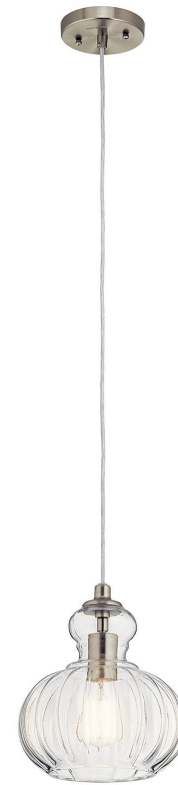

**SPECIFICATIONS**

**Certifications/Qualifications**

Prop65	No
DarkSky Approved	No
Location Rating	Dry
	<a href="http://kichler.com/warranty">kichler.com/warranty</a>

**Dimensions**

Height	10"
Overall Height	113"
Weight	3.1 LBS
Canopy Width	4.75"
Canopy Depth	0.8"

**Electrical**

Input Voltage	120 V
---------------	-------

**Light Source**

Light Source	Bulb
Lamp Included	Not Included
# Of Bulbs/LED Modules	1
Max Or Nominal Watt	75 W
Lamp Type	A19
Socket Type	E26 (Medium)
Dimmable	Yes
Dimmable Notes	Dimmable when used with dimmer switch (sold separately); when using LED bulbs, see bulb manufacturer dimming specifications.

**Mounting/Installation**

Interior/Exterior	Interior Product
Mounting Weight	1.3 LBS
Modular	No
Lead Wire Length	114

**FIXTURE ATTRIBUTES**

**Housing/Glass**

Primary Material	Steel
Shade Included	No

**Product/Ordering Information**

SKU	43956NI
Finish	Brushed Nickel
UPC	783927539876

**Finishes**

- Brushed Nickel
- Olde Bronze

**ALSO IN THIS FAMILY**

43950NI

43950OZ

43952NI

43952OZ