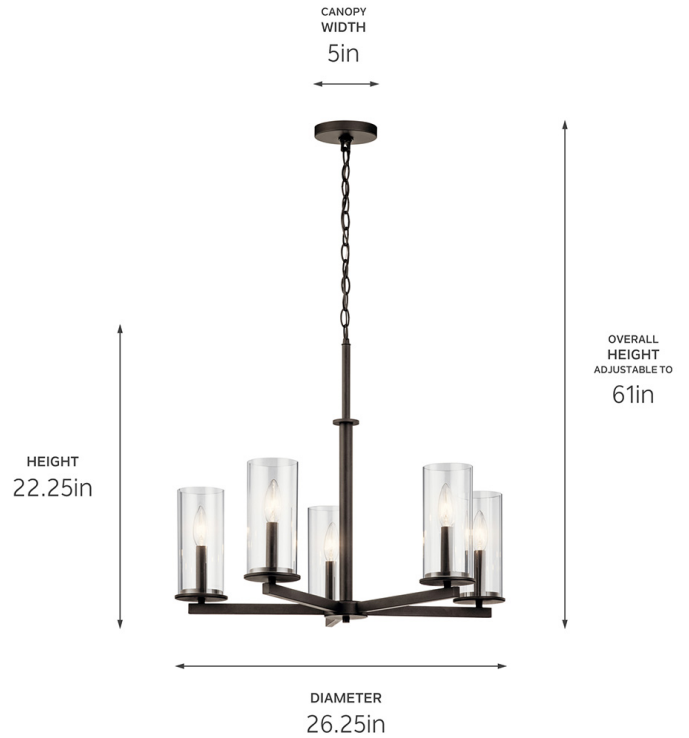

SPECIFICATIONS

Certifications/Qualifications

Prop65	No
Location Rating	Dry kichler.com/warranty

Dimensions

Height	22.25"
Overall Height	61"
Weight	10.5 LBS
Canopy Width	5"
Canopy Depth	1"
Chain/Stem Length	36"

Electrical

Input Voltage	120 V

Light Source

Light Source	Bulb
Lamp Included	Not Included
# Of Bulbs/LED Modules	5
Max Or Nominal Watt	60 W
Lamp Type	B
Socket Type	E12 (Candelabra)
Dimmable	Yes
Dimmable Notes	Dimmable when used with dimmer switch (sold separately); when using LED bulbs, see bulb manufacturer dimming specifications.

Mounting/Installation

Interior/Exterior	Interior Product
Mounting Weight	7 LBS
Modular	No
Lead Wire Length	96

FIXTURE ATTRIBUTES

Housing/Glass

Primary Material	Steel
Shade Included	No

Product/Ordering Information

Sku	43999OZ
Finish	Olde Bronze
UPC	783927518376

Finishes

- Black
- Brushed Nickel
- Chrome
- Natural Brass
- Olde Bronze