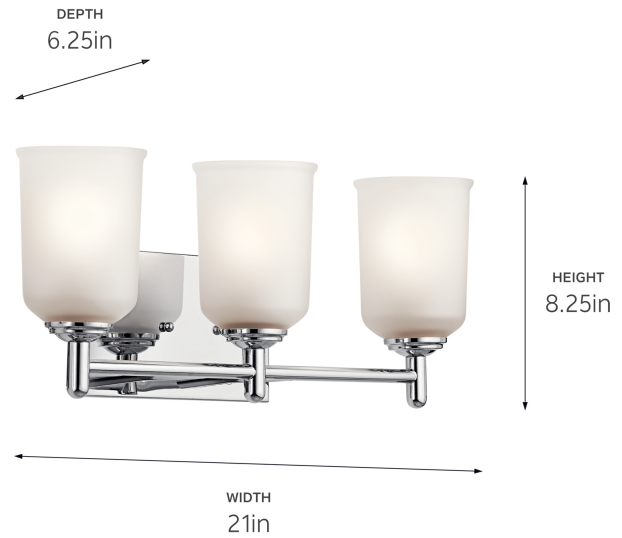

SPECIFICATIONS

Certifications/Qualifications

ADA Compliant	No
Prop65	No
DarkSky Approved	No
Location Rating	Damp
	kichler.com/warranty

Dimensions

Height	8.25"
Width	21"
Height From Center Of Wall Opening (Spec Sheet)	5.5"
Depth	6.25"
Weight	7.13 LBS
Canopy Height	5"
Canopy Width	8"
Canopy Depth	0.75"

Electrical

Input Voltage	120 V

Light Source

Light Source	Bulb
Lamp Included	Not Included
# Of Bulbs/LED Modules	3
Max Or Nominal Watt	100 W
Lamp Type	A19
Socket Type	E26 (Medium)
Dimmable	Yes
Dimmable Notes	Dimmable when used with dimmer switch (sold separately); when using LED bulbs, see bulb manufacturer dimming specifications.

Mounting/Installation

Interior/Exterior	Interior Product
Mounting Style	WALL MOUNT
Mounting Weight	2.51 LBS
Install Glass Up Or Down	Both
Modular	No
Lead Wire Length	6

FIXTURE ATTRIBUTES

Housing/Glass

Primary Material	Steel
Shade Included	No
Shade Dimensions	4.50 DIA X 6.00

Product/Ordering Information

SKU	45574CH
Finish	Chrome
UPC	783927448802

Finishes

- Black
- Black
- Brushed Nickel
- Brushed Nickel
- Chrome
- Chrome

ALSO IN THIS FAMILY

43670NBRCLR