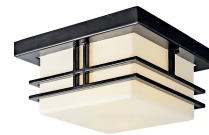

SPECIFICATIONS

Certifications/Qualifications

ADA Compliant	No
Prop65	No
DarkSky Approved	No
Location Rating	Wet
	kichler.com/warranty

Dimensions

Height	20.25"
Width	10"
Height From Center Of Wall Opening (Spec Sheet)	8.75"
Depth	11.25"
Weight	15 LBS
Canopy Height	10"
Canopy Width	9.5"
Canopy Depth	1.12"

Electrical

Input Voltage	120 V

Light Source

Light Source	Bulb
Lamp Included	Not Included
# Of Bulbs/LED Modules	1
Max Or Nominal Watt	150 W
Lamp Type	A21
Socket Type	E26 (Medium)
Dimmable	Yes

Mounting/Installation

Interior/Exterior	Exterior Product
Mounting Style	WALL MOUNT
Mounting Weight	8 LBS
Modular	No
Lead Wire Length	6

FIXTURE ATTRIBUTES

Housing/Glass

Primary Material	Cast Aluminum
Shade Included	No
Shade Dimensions	20.00 X 10.00 X 9.25

Product/Ordering Information

SKU	49203BK
Finish	Black
UPC	783927307147

Finishes

Black

ALSO IN THIS FAMILY

49206BK