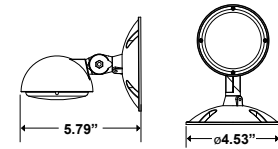

EMERGENCY LIGHT WET LOCATION RATED

EML-2HMW-WL
EML-2HMW-WL2

EMERGENCY LIGHT HIGH CAPACITY, 2 HEADS - WET LOCATION RATED

EML-2HWHC-WL
EML-2HWHCRC-WL

REMOTE HEADS (HIGH CAPACITY ONLY)* - WET LOCATION RATED

ERO-SWHC

ERO-2HWHC

*Please see fixture compatibility chart below

EXIT SIGNS - WET LOCATION RATED

EX-RW-WL

EXC-GW-WL

Emergency and Exit Lights Wet Location Rated

EMERGENCY LIGHT WET LOCATION ORDERING:

PRODUCT IMAGE	ORDER NUMBER	MODEL	DESCRIPTION	PERFORMANCE
	109731	EML-2HMW-WL	Emergency Light LED, 2 MR16 Heads, White, 120v Or 277v, Battery Backup, Wet Locations	58 lumen per head, 1.9W (120/277V) draw
	109732	EML-2HMW-WL2	Emergency Light LED, 2 MR16 Heads, White, 120v Or 277v, Battery Backup -20°C, Wet Locations	58 lumen per head, 1.9W (120/277V) draw
	109733	EML-2HWHC-WL	Emergency Light LED, 2 Heads, White, High Capacity, High Lumen Output, Battery Backup, Wet Locations	78 lumens per head, 4.4/4.5W (120/277V) draw
	109734	EML-2HWHCRC-WL	Emergency Light LED, 2 Heads, White, High Capacity, Remote Capable Up To 6 Heads, Battery Backup, Wet Locations	78 lumens per head, 4.4/4.5W (120/277V) draw, up to 12 additional remote heads

REMOTE HEADS LIGHT WET LOCATION ORDERING:

PRODUCT IMAGE	ORDER NUMBER	MODEL	DESCRIPTION	PERFORMANCE
	109735	ERO-SWHC	Emergency Remote Head, Outdoor (WL), Single, White, High Capacity Only	72 lumens, 3.6V, 1.17W, WL listed
	109736	ERO-2HWHC	Emergency Remote Head, Outdoor (WL), Double, White, High Capacity Only	72 lumens - per head, 3.6V, 1.17W - per head, WL listed