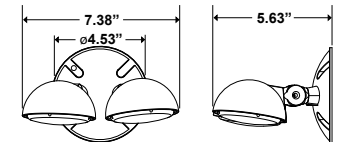

EMERGENCY LIGHT WET LOCATION RATED

EML-2HMW-WL
EML-2HMW-WL2

EMERGENCY LIGHT HIGH CAPACITY, 2 HEADS - WET LOCATION RATED

EML-2HWHC-WL
EML-2HWHCRC-WL

REMOTE HEADS (HIGH CAPACITY ONLY)* - WET LOCATION RATED

ERO-SWHC

ERO-2HWHC

*Please see fixture compatibility chart below

EXIT SIGNS - WET LOCATION RATED

EX-RW-WL

EXC-GW-WL

Emergency and Exit Lights Wet Location Rated

EMERGENCY LIGHT WET LOCATION ORDERING:

PRODUCT IMAGE	ORDER NUMBER	MODEL	DESCRIPTION	PERFORMANCE
	109731	EML-2HMW-WL	Emergency Light LED, 2 MR16 Heads, White, 120v Or 277v, Battery Backup, Wet Locations	58 lumen per head, 1.9W (120/277V) draw
	109732	EML-2HMW-WL2	Emergency Light LED, 2 MR16 Heads, White, 120v Or 277v, Battery Backup -20°C, Wet Locations	58 lumen per head, 1.9W (120/277V) draw
	109733	EML-2HWHC-WL	Emergency Light LED, 2 Heads, White, High Capacity, High Lumen Output, Battery Backup, Wet Locations	78 lumens per head, 4.4/4.5W (120/277V) draw
	109734	EML-2HWHCRC-WL	Emergency Light LED, 2 Heads, White, High Capacity, Remote Capable Up To 6 Heads, Battery Backup, Wet Locations	78 lumens per head, 4.4/4.5W (120/277V) draw, up to 12 additional remote heads