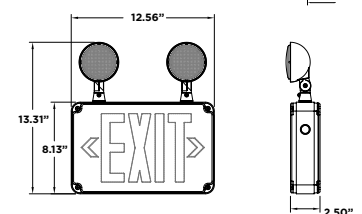

ERO-2HWHC

*Please see fixture compatibility chart below

EXIT SIGNS - WET LOCATION RATED

EX-RW-WL

EXC-GW-WL

Emergency and Exit Lights Wet Location Rated

EMERGENCY LIGHT WET LOCATION ORDERING:

PRODUCT IMAGE	ORDER NUMBER	MODEL	DESCRIPTION	PERFORMANCE
	109731	EML-2HMW-WL	Emergency Light LED, 2 MR16 Heads, White, 120v Or 277v, Battery Backup, Wet Locations	58 lumen per head, 1.9W (120/277V) draw
	109732	EML-2HMW-WL2	Emergency Light LED, 2 MR16 Heads, White, 120v Or 277v, Battery Backup -20°C, Wet Locations	58 lumen per head, 1.9W (120/277V) draw
	109733	EML-2HWHC-WL	Emergency Light LED, 2 Heads, White, High Capacity, High Lumen Output, Battery Backup, Wet Locations	78 lumens per head, 4.4/4.5W (120/277V) draw
	109734	EML-2HWHCRC-WL	Emergency Light LED, 2 Heads, White, High Capacity, Remote Capable Up To 6 Heads, Battery Backup, Wet Locations	78 lumens per head, 4.4/4.5W (120/277V) draw, up to 12 additional remote heads

REMOTE HEADS LIGHT WET LOCATION ORDERING:

PRODUCT IMAGE	ORDER NUMBER	MODEL	DESCRIPTION	PERFORMANCE
	109735	ERO-SWHC	Emergency Remote Head, Outdoor (WL), Single, White, High Capacity Only	72 lumens, 3.6V, 1.17W, WL listed
	109736	ERO-2HWHC	Emergency Remote Head, Outdoor (WL), Double, White, High Capacity Only	72 lumens - per head, 3.6V, 1.17W - per head, WL listed