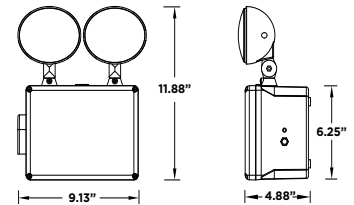

EMERGENCY LIGHT WET LOCATION RATED

EML-2HMW-WL
EML-2HMW-WL2

EMERGENCY LIGHT HIGH CAPACITY, 2 HEADS - WET LOCATION RATED

EML-2HWHC-WL
EML-2HWHCRC-WL

REMOTE HEADS (HIGH CAPACITY ONLY)* - WET LOCATION RATED

ERO-SWHC

ERO-2HWHC

*Please see fixture compatibility chart below

EXIT SIGNS - WET LOCATION RATED

EX-RW-WL

EXC-GW-WL

Emergency and Exit Lights Wet Location Rated

EMERGENCY LIGHT WET LOCATION ORDERING:

PRODUCT IMAGE	ORDER NUMBER	MODEL	DESCRIPTION	PERFORMANCE
	109731	EML-2HMW-WL	Emergency Light LED, 2 MR16 Heads, White, 120v Or 277v, Battery Backup, Wet Locations	58 lumen per head, 1.9W (120/277V) draw
	109732	EML-2HMW-WL2	Emergency Light LED, 2 MR16 Heads, White, 120v Or 277v, Battery Backup -20°C, Wet Locations	58 lumen per head, 1.9W (120/277V) draw
	109733	EML-2HWHC-WL	Emergency Light LED, 2 Heads, White, High Capacity, High Lumen Output, Battery Backup, Wet Locations	78 lumens per head, 4.4/4.5W (120/277V) draw
	109734	EML-2HWHCRC-WL	Emergency Light LED, 2 Heads, White, High Capacity, Remote Capable Up To 6 Heads, Battery Backup, Wet Locations	78 lumens per head, 4.4/4.5W (120/277V) draw, up to 12 additional remote heads

REMOTE HEADS LIGHT WET LOCATION ORDERING:

PRODUCT IMAGE	ORDER NUMBER	MODEL	DESCRIPTION	PERFORMANCE
	109735	ERO-SWHC	Emergency Remote Head, Outdoor (WL), Single, White, High Capacity Only	72 lumens, 3.6V, 1.17W, WL listed
	109736	ERO-2HWHC	Emergency Remote Head, Outdoor (WL), Double, White, High Capacity Only	72 lumens - per head, 3.6V, 1.17W - per head, WL listed