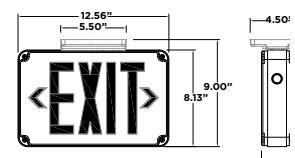

ERO-2HWHC

*Please see fixture compatibility chart below

EXIT SIGNS - WET LOCATION RATED

EX-RW-WL

EXC-GW-WL

Emergency and Exit Lights Wet Location Rated

EMERGENCY LIGHT WET LOCATION ORDERING:

PRODUCT IMAGE	ORDER NUMBER	MODEL	DESCRIPTION	PERFORMANCE
	109731	EML-2HMW-WL	Emergency Light LED, 2 MR16 Heads, White, 120v Or 277v, Battery Backup, Wet Locations	58 lumen per head, 1.9W (120/277V) draw
	109732	EML-2HMW-WL2	Emergency Light LED, 2 MR16 Heads, White, 120v Or 277v, Battery Backup -20°C, Wet Locations	58 lumen per head, 1.9W (120/277V) draw
	109733	EML-2HWHC-WL	Emergency Light LED, 2 Heads, White, High Capacity, High Lumen Output, Battery Backup, Wet Locations	78 lumens per head, 4.4/4.5W (120/277V) draw
	109734	EML-2HWHCRC-WL	Emergency Light LED, 2 Heads, White, High Capacity, Remote Capable Up To 6 Heads, Battery Backup, Wet Locations	78 lumens per head, 4.4/4.5W (120/277V) draw, up to 12 additional remote heads

REMOTE HEADS LIGHT WET LOCATION ORDERING:

PRODUCT IMAGE	ORDER NUMBER	MODEL	DESCRIPTION	PERFORMANCE
	109735	ERO-SWHC	Emergency Remote Head, Outdoor (WL), Single, White, High Capacity Only	72 lumens, 3.6V, 1.17W, WL listed
	109736	ERO-2HWHC	Emergency Remote Head, Outdoor (WL), Double, White, High Capacity Only	72 lumens - per head, 3.6V, 1.17W - per head, WL listed