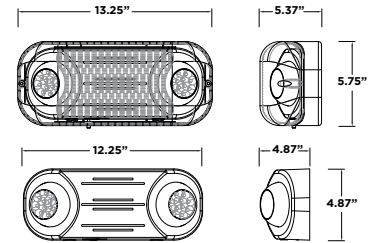

EMERGENCY LIGHT WET LOCATION RATED

EML-2HMW-WL
EML-2HMW-WL2

EMERGENCY LIGHT HIGH CAPACITY, 2 HEADS - WET LOCATION RATED

EML-2HWHC-WL
EML-2HWHCRC-WL

REMOTE HEADS (HIGH CAPACITY ONLY)* - WET LOCATION RATED

ERO-SWHC

ERO-2HWHC

*Please see fixture compatibility chart below

EXIT SIGNS - WET LOCATION RATED

EX-RW-WL

EXC-GW-WL

Emergency and Exit Lights Wet Location Rated

EMERGENCY LIGHT WET LOCATION ORDERING:

PRODUCT IMAGE	ORDER NUMBER	MODEL	DESCRIPTION	PERFORMANCE
	109731	EML-2HMW-WL	Emergency Light LED, 2 MR16 Heads, White, 120v Or 277v, Battery Backup, Wet Locations	58 lumen per head, 1.9W (120/277V) draw
	109732	EML-2HMW-WL2	Emergency Light LED, 2 MR16 Heads, White, 120v Or 277v, Battery Backup -20°C, Wet Locations	58 lumen per head, 1.9W (120/277V) draw
	109733	EML-2HWHC-WL	Emergency Light LED, 2 Heads, White, High Capacity, High Lumen Output, Battery Backup, Wet Locations	78 lumens per head, 4.4/4.5W (120/277V) draw
	109734	EML-2HWHCRC-WL	Emergency Light LED, 2 Heads, White, High Capacity, Remote Capable Up To 6 Heads, Battery Backup, Wet Locations	78 lumens per head, 4.4/4.5W (120/277V) draw, up to 12 additional remote heads

REMOTE HEADS LIGHT WET LOCATION ORDERING:

PRODUCT IMAGE	ORDER NUMBER	MODEL	DESCRIPTION	PERFORMANCE
	109735	ERO-SWHC	Emergency Remote Head, Outdoor (WL), Single, White, High Capacity Only	72 lumens, 3.6V, 1.17W, WL listed
	109736	ERO-2HWHC	Emergency Remote Head, Outdoor (WL), Double, White, High Capacity Only	72 lumens - per head, 3.6V, 1.17W - per head, WL listed