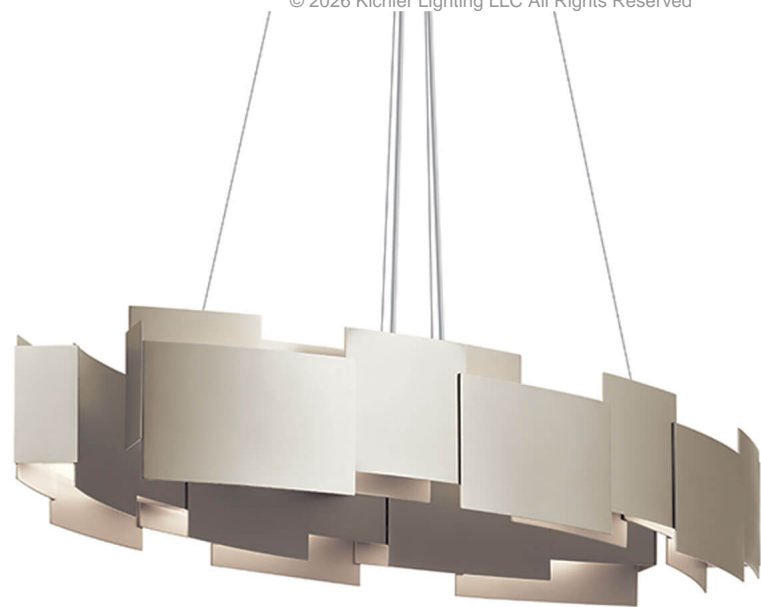

**SPECIFICATIONS**

**Certifications/Qualifications**

Prop65	No
DarkSky Approved	No
Location Rating	Damp <a href="http://kichler.com/warranty">kichler.com/warranty</a>

**Dimensions**

Height	6.25"
Overall Height	80"
Length	34.25"
Width	16.25"
Weight	23.625 LBS
Canopy Width	7"
Canopy Depth	2.5"

**FIXTURE ATTRIBUTES**

**Housing/Glass**

Primary Material	Steel
Shade Description	Polycarbonate Drum Shade

**Product/Ordering Information**

SKU	42993SNLED
Finish	Satin Nickel
UPC	783927513166

**Finishes**

-  Olde Bronze
-  Satin Nickel