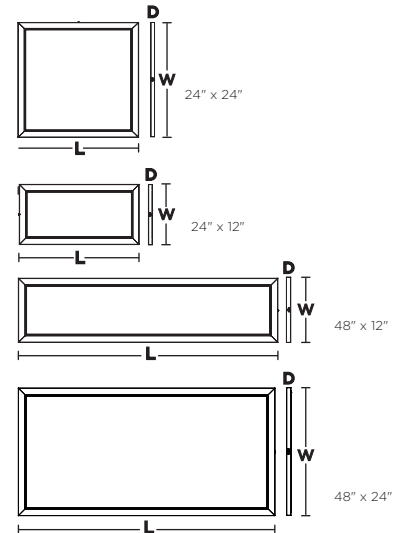

LOCATION		DATE
PREPARED BY		QUANTITY
COMMENTS		FIXTURE TYPE
CATALOG NUMBER		

Lugano LED Linear Flat Panels LGNL Series

Features

This ultra low profile design provides a dramatic look and features an edge-lit light panel construction. Products can be used in various applications including corridors, bath, hallway, kitchen and anywhere general lighting is needed. Fixture mounts to standard junction box (not included).

Construction

Aluminum picture frame construction. Fixture includes tether cords to allow for easy installation. Standard mounting holes and hardware are included. Power supply connections must be made inside a junction box (not included).

Finish

Black or White finish.
(Satin Nickel available in 48" x 12" ONLY)

Diffuser

White acrylic diffuser.

Electrical

Input 120-277 VAC 60 HZ.
TRIAC and ELV dimming only at 120 VAC.

LED

Integrated LED modules capable of producing:
25W = 1870 delivered lumens
30W = 3550 delivered lumens
45W = 3550 delivered lumens
45W = 4500 delivered lumens
Adjustable Choice 2700K, 3000K, 3500K, 4000K, 5000K (CCT).
Rated for 50,000 Hrs. 90 CRI.

Certification

All fixtures are cETLus listed for indoor damp locations.
Title 24/JA8 Compliant

Warranty

Limited warranty: This fixture is free from defects in materials and workmanship for a period of 5 years from date of purchase.

**Specifications and dimensions
subject to change without notice.**

Ordering Information: