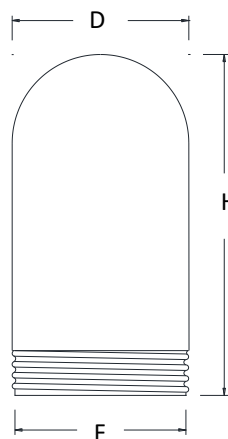

A – SHADES (CONTINUED)

HERITAGE SHADE SERIES

	HEIGHT	WIDTH
DLP12	20.5"	12"
DLP14	21"	14"
DLP16	23"	16"
DLP18	24"	18"

	HEIGHT	WIDTH
FNF8	15"	7"

	HEIGHT	WIDTH
SCF12	16"	12"
SCF14	17"	14"
SCF16	17.75"	16"
SCF18	20.75"	18"

	HEIGHT	WIDTH
SCP12	13"	12"
SCP14	14"	14"
SCP16	16"	16"
SCP18	19"	18"

	HEIGHT	WIDTH
FNP8	17.5"	7"

	HEIGHT	WIDTH
SCFS12	12"	12"
SCFS14	13"	14"
SCFS16	13.75"	16"
SCFS18	16.75"	18"

	HEIGHT	WIDTH
SCPL16	29.25"	20.5"

FR4 4" FROSTED GLASS

FRT3 3" FROSTED TEMPERED

FRT4 4" FROSTED TEMPERED

AH3 3" AMBER HYDE GLASS

AH4 4" AMBER HYDE GLASS

GR3 3" GREEN GLASS

GR4 4" GREEN GLASS

GLASS – DIMENSIONS	
3" GLASS	
Diameter	3.34"
Height	6.93"
Fitter	3.29"
4" GLASS	
Diameter	4.34"
Height	8.37"
Fitter	4.29"

BAX 9" CLEAR GLOBE

BAF 9" FROSTED GLOBE
(200W INC MAX/LED25W)

FN 8" CLEAR TEXTURED GLOBE
(150W INC MAX/LED25W)

BA 6" OPAL BALL
(100W INC MAX/LED12W)

BA7 7" CLEAR GLOBE

BA7F 7" FROSTED GLOBE
(100W INC MAX/LED25W)