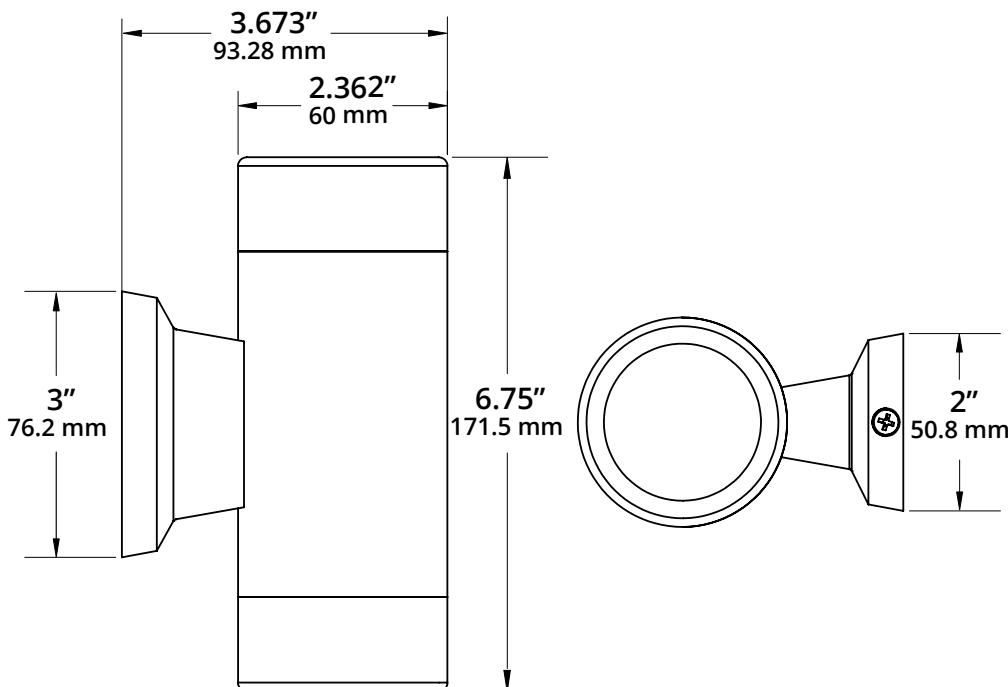

## CABANA LED MR16 Wall Sconce

**ORDERING CODE:**

490090

**SPECIFICATIONS**

**HOUSING:**

Cast brass. Fully potted, threaded cap with O-rings.

**FINISH:**

Weathered brass. Custom powder coated colors available.

**LENS:**

Clear tempered.

**SOCKET/LAMP HOLDER:**

Two fixed ceramic bi-pin socket with stainless steel retaining springs.

**IP RATING:**

IP66 Rated

**LAMP TYPE:**

Two 12V MR16. LED recommended. 35W halogen or 7W LED maximum.

**MOUNTING:**

Surface mount.

**WIRING:**

Pre-wired with 25' pigtail of 18/2 cable.

**WARRANTY:**

Lifetime.

The cast brass Cabana up-and-down wall sconce utilizes two MR16 LED lamps to provide a wide range of effects. By choosing the desired lamp options, you can set the intensity, warmth (from moonlight to firelight), and beam coverage (from 15° to 40°).

LED LAMP SPECIFICATIONS

**LAMP TYPE:**

Two 12V Dauer MR16 lamp with 5-year warranty, dimmable, and suitable for enclosed luminaires.

**OPTICS:**

Integral optics providing available beam spreads from 15° to 120°.