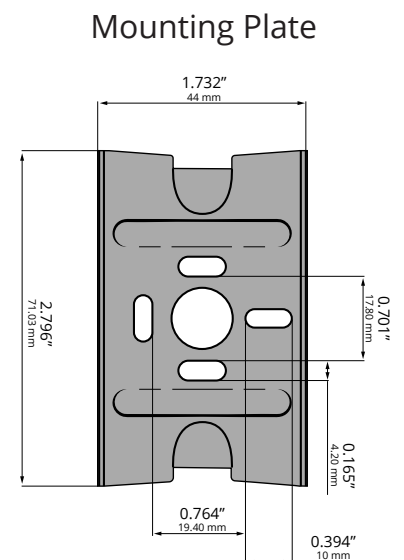

**LENS:**

Clear tempered.

**SOCKET/LAMP HOLDER:**

Two fixed ceramic bi-pin socket with stainless steel retaining springs.

**IP RATING:**

IP66 Rated

**LAMP TYPE:**

Two 12V MR16. LED recommended. 35W halogen or 7W LED maximum.

**MOUNTING:**

Surface mount.

**WIRING:**

Pre-wired with 25' pigtail of 18/2 cable.

**WARRANTY:**

Lifetime.

The cast brass Cabana up-and-down wall sconce utilizes two MR16 LED lamps to provide a wide range of effects. By choosing the desired lamp options, you can set the intensity, warmth (from moonlight to firelight), and beam coverage (from 15° to 40°).