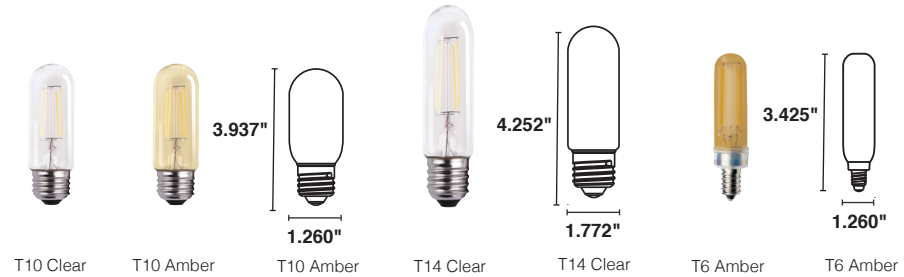

ProLED®

Filament LED Series

Product #: _____ Type: _____

Project: _____ Date: _____

Comments: _____ Initials: _____

Specifications

CA10

- 25W, 40W, 60W Equivalent options
- Clear 2700K and 3000K options
- Frosted 2700K finish options recreate the look of incandescent
- Amber 2200K creates a nostalgic look and feel
- E26 and E12 base options
- Dimmable to 5%

Tubulars

- T6, T9, T10, and T14 shape options
- 25W and 40W equivalent
- Clear 2700K and Amber 2200K available
- Dimmable to 5%

Globes

- G25 available in 40W, 60W, and 100W equivalent
- Clear and frosted 2700K, Amber 2200K options available
- Curved filament option offers stylish and unique design alternative
- G16.5 available in clear 2700K
- Dimmable to 5%
- E26 and E12 options

Ordering Information

Watt	Base	Product #	Product Code	Description	Dimmable	Volts	Color Temp.	CRI	Lumens	Useful Life*	Pkg. Qty.	MOL	Equivalent Wattage
CA10													
2.5	E12	85061	CA10CL2ANT/827/LED2	Clear Filament	Yes	120	2700K	82	180	15,000	10/100	4.09"	25
3.8	E12	85065	CA10CL4ANT/827/LED2	Clear Filament	Yes	120	2700K	82	300	15,000	10/100	3.72"	40
4.5	E12	85066	CA10CL4ANT/830/LED2	Clear Filament	Yes	120	3000K	82	350	15,000	10/100	3.78"	40
5.5	E12	85067	CA10CL5ANT/827/LED2	Clear Filament	Yes	120	2700K	82	500	15,000	10/100	3.72"	60
5.5	E12	85068	CA10CL5ANT/830/LED2	Clear Filament	Yes	120	3000K	82	500	15,000	10/100	3.78"	60
3.8	E12	85082	CA10FR4ANT/827/LED2	Frosted Filament	Yes	120	2700K	82	300	15,000	10/100	3.78"	40
T9													
4.5	E26	85084	T9CL4ANT/830/LED2	Clear Filament	Yes	120	3000K	82	350	15,000	10/100	3.937"	25
5.5	E26	85085	T9CL4ANT/830/LED2	Clear Filament	Yes	120	3000K	82	500	15,000	10/100	3.937"	40
T10													
4.5	E26	85074	T10CL4ANT/827/LED2	Clear Filament	Yes	120	2700K	82	350	15,000	10/100	3.937"	25
T14													
4.5	E26	85073	T14CL4ANT/827/LED2	Clear Filament	Yes	120	2700K	82	350	15,000	10/100	3.46"	25
T6													
2.5	E12	85083	T6CL2ANT/830/LED2	Clear Filament	Yes	120	3000K	82	180	15,000	10/100	3.46"	25
G16.5													
2.5	E12	85086	G16.5CL2ANT/830/LED2	Clear Filament	Yes	120	3000K	82	180	15,000	10/60	4.60"	25
4.5	E12	85087	G16.5CL4ANT/830/LED2	Clear Filament	Yes	120	3000K	82	500	15,000	10/60	4.60"	40
G40													
7.5	E12	85088	G40CL7ANT/830/LED2	Clear Filament	Yes	120	3000K	82	500	15,000	10/60	4.60"	100
G25													
5.5	E26	85047	G25CL5ANT/827/LED2	Clear Filament	Yes	120	2700K	82	500	15,000	10/60	4.60"	60
5.5	E26	85048	G25FR5ANT/827/LED2	Frosted Filament	Yes	120	2700K	82	500	15,000	10/60	4.60"	60
5.5	E26	85049	G25CL5ANT/830/LED2	Clear Filament	Yes	120	3000K	82	500	15,000	10/60	4.60"	60
8	E26	85172	G25CL8ANT/827/LED2	Clear Filament	Yes	120	2700K	82	800	15,000	10/60	4.52"	60
7	E26	85072	G25CL7ANT/827/LED2	Clear Filament	Yes	120	2700K	82	800	15,000	10/60	4.60"	100
G16.5													
4.5	E12	85071	G16.5CL4ANT/827/LED2	Clear Filament	Yes	120	2700K	82	350	15,000	10/100	3.071"	40