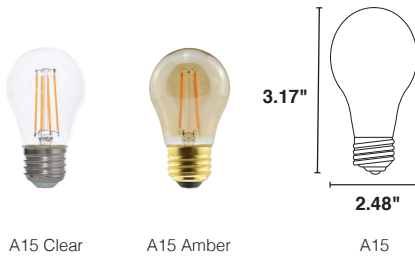

A15 Clear   A15 Amber   A15