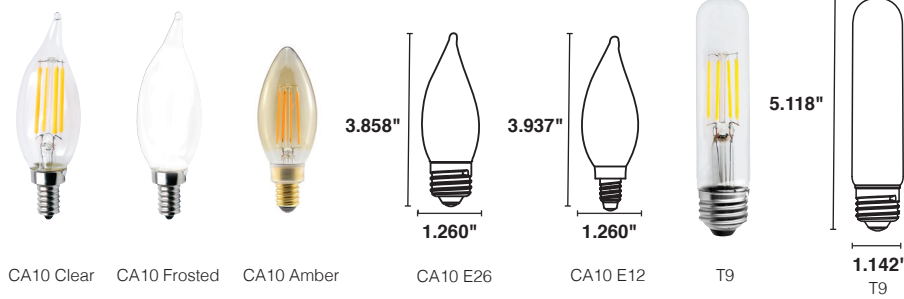

ProLED®

Filament LED Series

Product #: _____ Type: _____

Project: _____ Date: _____

Comments: _____ Initials: _____

Specifications

CA10

- 25W, 40W, 60W Equivalent options
- Clear 2700K and 3000K options
- Frosted 2700K finish options recreate the look of incandescent
- Amber 2200K creates a nostalgic look and feel
- E26 and E12 base options
- Dimmable to 5%

Tubulars

- T6, T9, T10, and T14 shape options
- 25W and 40W equivalent
- Clear 2700K and Amber 2200K available
- Dimmable to 5%

Globes

- G25 available in 40W, 60W, and 100W equivalent
- Clear and frosted 2700K, Amber 2200K options available
- Curved filament option offers stylish and unique design alternative
- G16.5 available in clear 2700K
- Dimmable to 5%
- E26 and E12 options

Ordering Information

Watt	Base	Product #	Product Code	Description	Dimmable	Volts	Color Temp.	CRI	Lumens	Useful Life*	Pkg. Qty.	MOL	Equivalent Wattage
CA10													
2.5	E12	85061	CA10CL2ANT/827/LED2	Clear Filament	Yes	120	2700K	82	180	15,000	10/100	4.09"	25
3.8	E12	85065	CA10CL4ANT/827/LED2	Clear Filament	Yes	120	2700K	82	300	15,000	10/100	3.72"	40
4.5	E12	85066	CA10CL4ANT/830/LED2	Clear Filament	Yes	120	3000K	82	350	15,000	10/100	3.78"	40
5.5	E12	85067	CA10CL5ANT/827/LED2	Clear Filament	Yes	120	2700K	82	500	15,000	10/100	3.72"	60
5.5	E12	85068	CA10CL5ANT/830/LED2	Clear Filament	Yes	120	3000K	82	500	15,000	10/100	3.78"	60
3.8	E12	85082	CA10FR4ANT/827/LED2	Frosted Filament	Yes	120	2700K	82	300	15,000	10/100	3.78"	40
T9													
4.5	E26	85084	T9CL4ANT/830/LED2	Clear Filament	Yes	120	3000K	82	350	15,000	10/100	3.937"	25
5.5	E26	85085	T9CL4ANT/830/LED2	Clear Filament	Yes	120	3000K	82	500	15,000	10/100	3.937"	40
T10													
4.5	E26	85074	T10CL4ANT/827/LED2	Clear Filament	Yes	120	2700K	82	350	15,000	10/100	3.937"	25
T14													
4.5	E26	85073	T14CL4ANT/827/LED2	Clear Filament	Yes	120	2700K	82	350	15,000	10/100	3.46"	25
T6													
2.5	E12	85083	T6CL2ANT/830/LED2	Clear Filament	Yes	120	3000K	82	180	15,000	10/100	3.46"	25
G16.5													
2.5	E12	85086	G16.5CL2ANT/830/LED2	Clear Filament	Yes	120	3000K	82	180	15,000	10/60	4.60"	25
4.5	E12	85087	G16.5CL4ANT/830/LED2	Clear Filament	Yes	120	3000K	82	500	15,000	10/60	4.60"	40
G40													
7.5	E12	85088	G40CL7ANT/830/LED2	Clear Filament	Yes	120	3000K	82	500	15,000	10/60	4.60"	100
G25													
5.5	E26	85047	G25CL5ANT/827/LED2	Clear Filament	Yes	120	2700K	82	500	15,000	10/60	4.60"	60
5.5	E26	85048	G25FR5ANT/827/LED2	Frosted Filament	Yes	120	2700K	82	500	15,000	10/60	4.60"	60
5.5	E26	85049	G25CL5ANT/830/LED2	Clear Filament	Yes	120	3000K	82	500	15,000	10/60	4.60"	60
8	E26	85172	G25CL8ANT/827/LED2	Clear Filament	Yes	120	2700K	82	800	15,000	10/60	4.52"	60
7	E26	85072	G25CL7ANT/827/LED2	Clear Filament	Yes	120	2700K	82	800	15,000	10/60	4.60"	100
G16.5													
4.5	E12	85071	G16.5CL4ANT/827/LED2	Clear Filament	Yes	120	2700K	82	350	15,000	10/100	3.071"	40